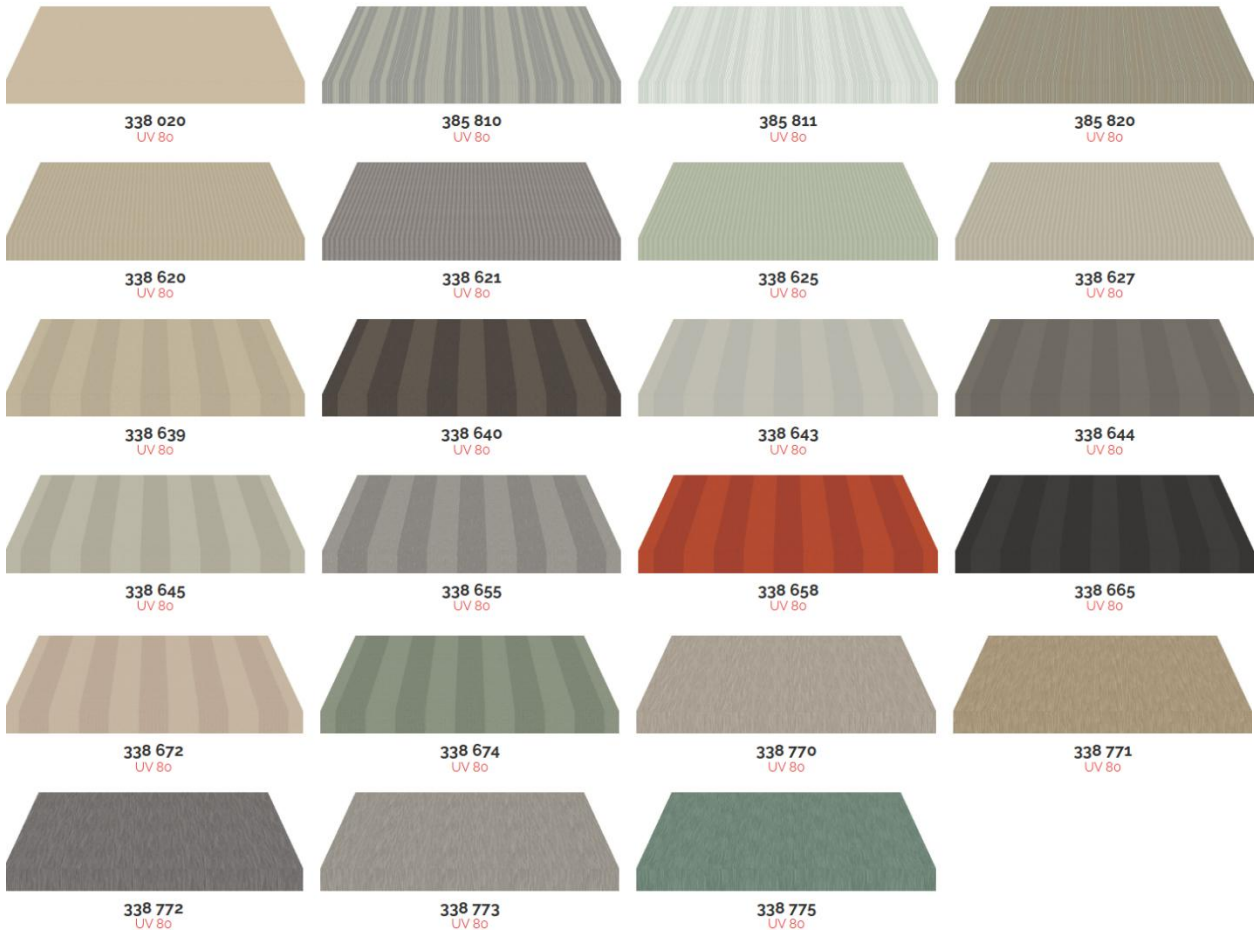

## Elements Stripes

Elements All Weather – UV 97,5%

Lumera

Lumera

Lumera All Weather – UV 97,5%