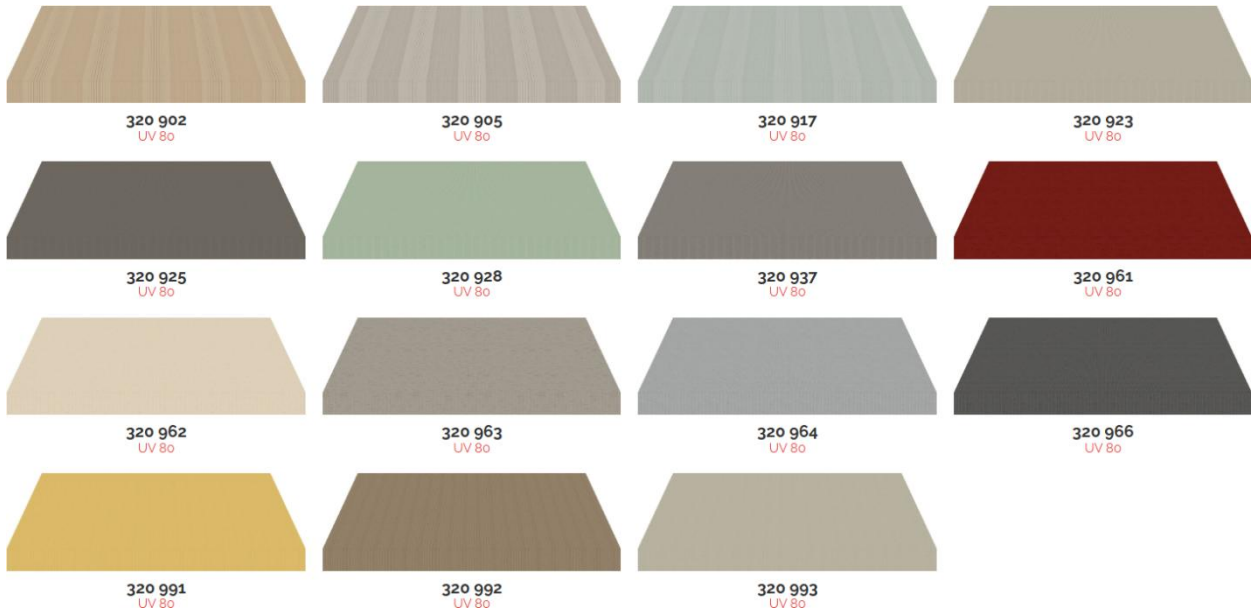

Urban Design